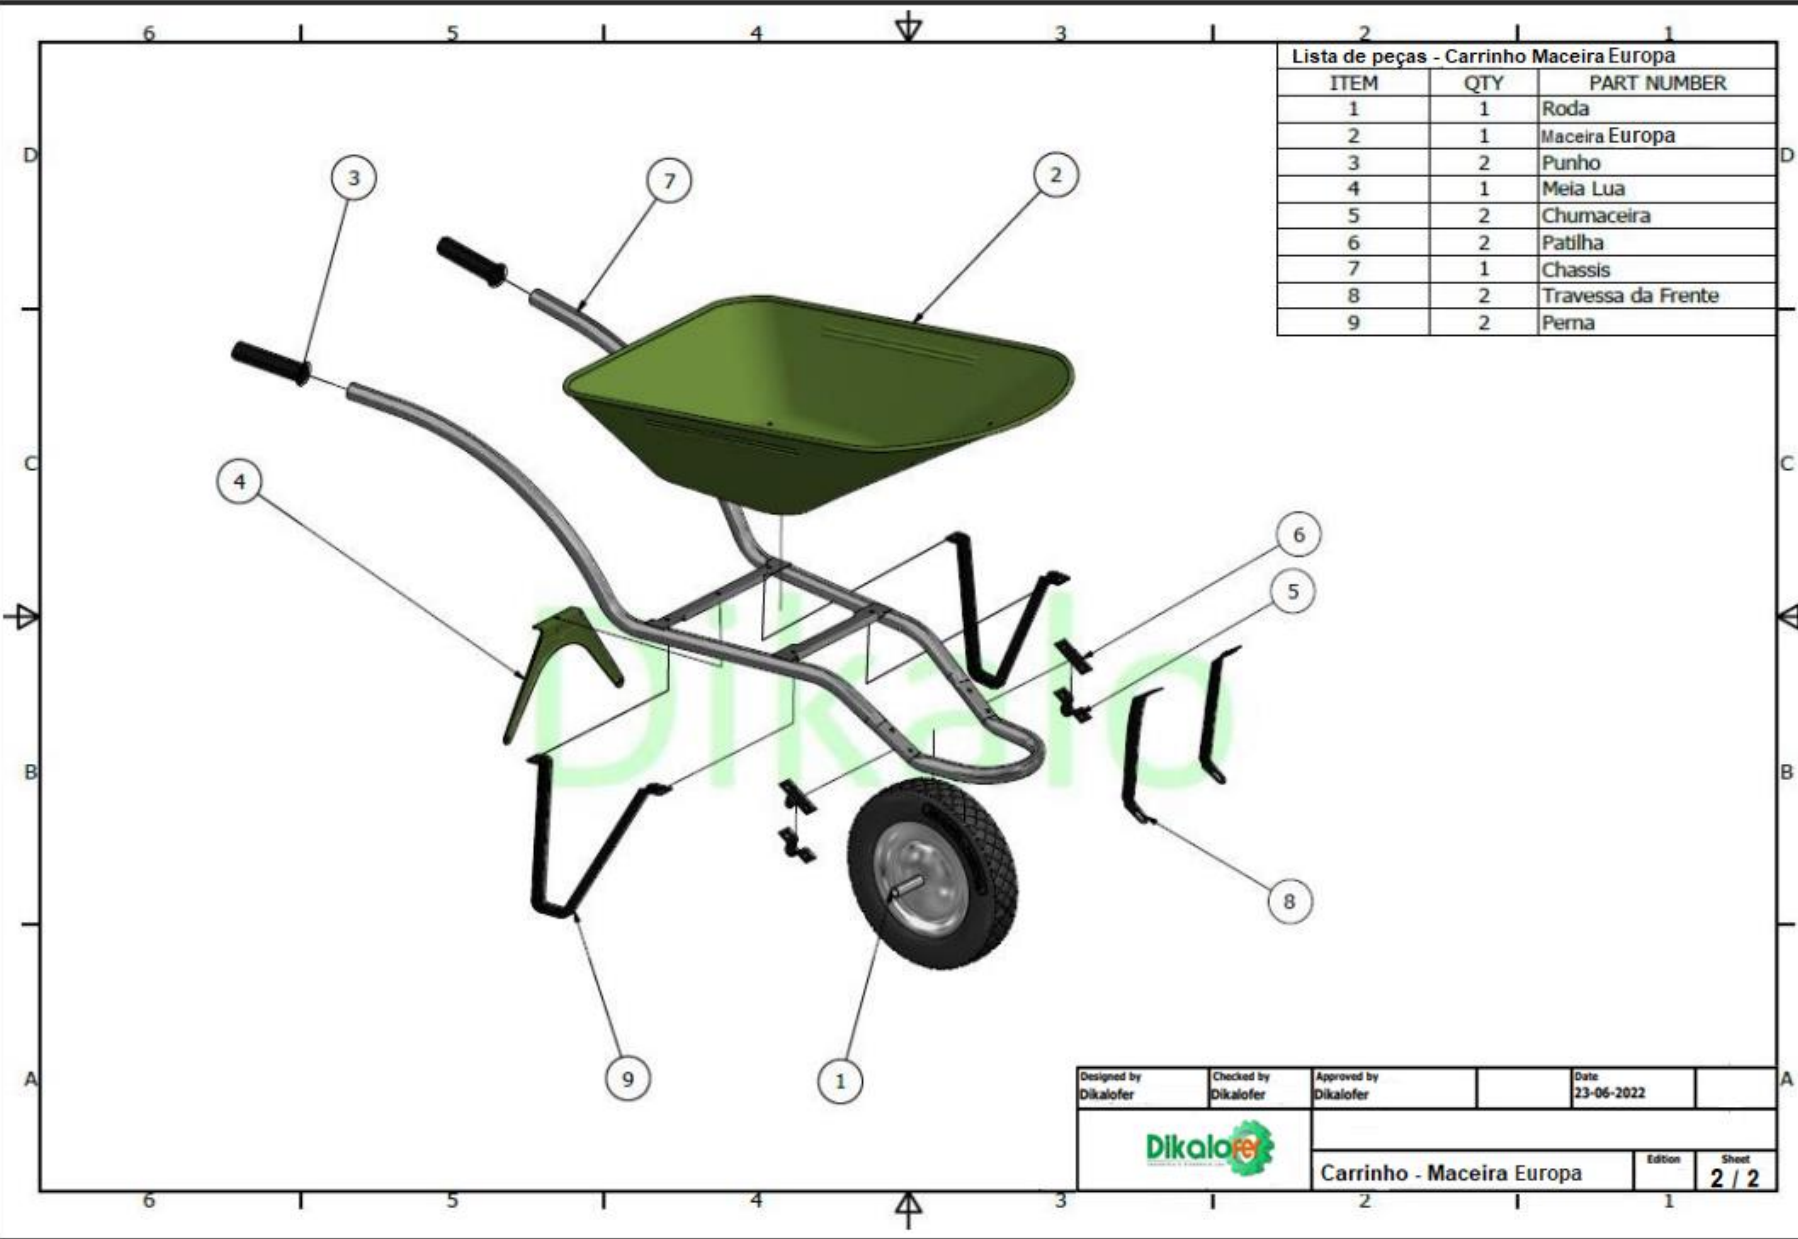

Designed by Dikalofer	Checked by Dikalofer	Approved by Dikalofer	Date 23-06-2022
		Carrinho - Maceira Europa	
		Edition	Sheet 1 / 2

Lista de peças - Carrinho Maceira Europa		
ITEM	QTY	PART NUMBER
1	1	Roda
2	1	Maceira Europa
3	2	Punho
4	1	Meia Lua
5	2	Chumaceira
6	2	Patilha
7	1	Chassis
8	2	Travessa da Frente
9	2	Perna

Designed by Dikalofer	Checked by Dikalofer	Approved by Dikalofer	Date 23-06-2022
			Sheet 2 / 2
			Carrinho - Maceira Europa Edition