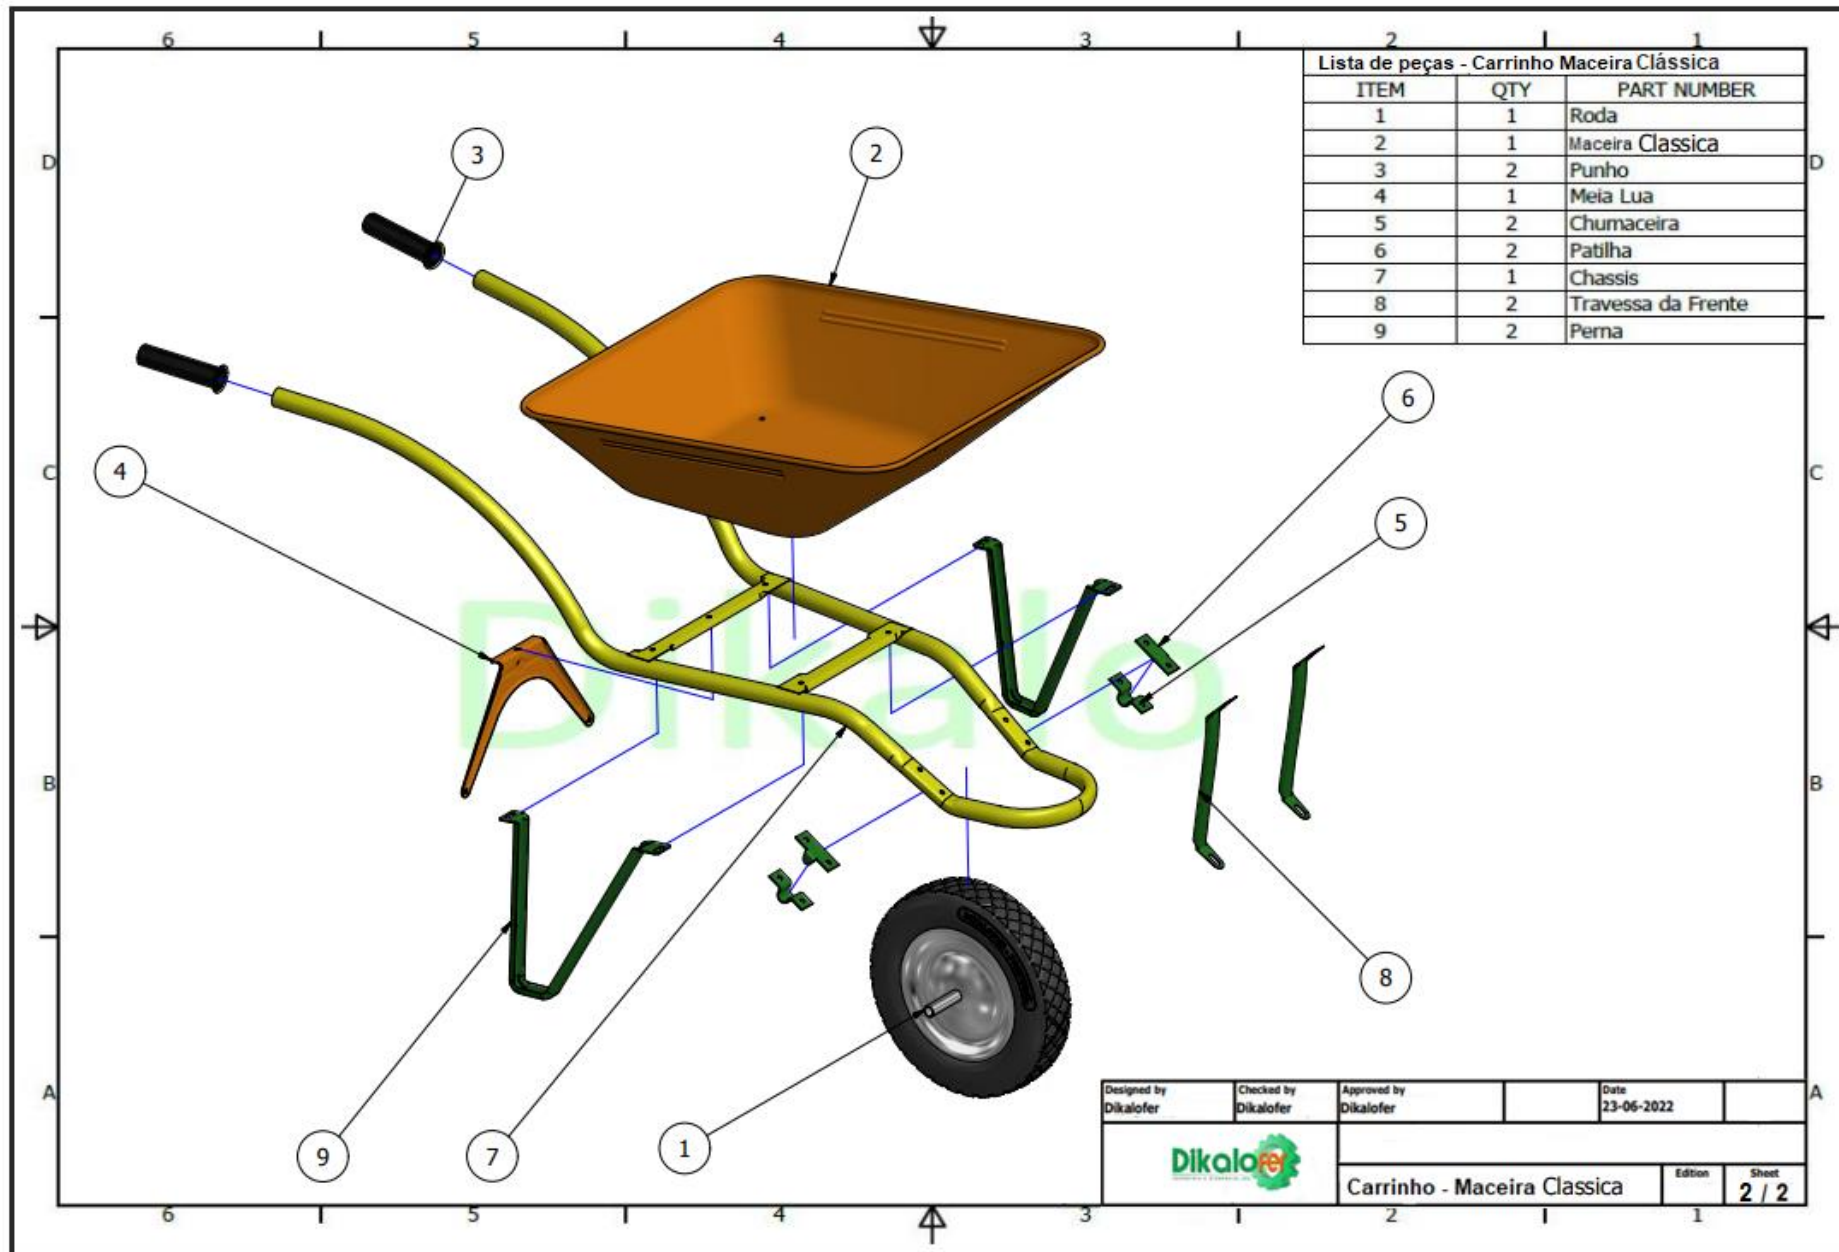

Designed by Dikalofer	Checked by Dikalofer	Approved by Dikalofer	Date 23-06-2022
		Carrinho - Maceira Clássica	
		Edition	Sheet 1 / 2

Lista de peças - Carrinho Maceira Clássica		
ITEM	QTY	PART NUMBER
1	1	Roda
2	1	Maceira Classica
3	2	Punho
4	1	Meia Lua
5	2	Chumaceira
6	2	Patilha
7	1	Chassis
8	2	Travessa da Frente
9	2	Perna

Designed by Dikalofe	Checked by Dikalofe	Approved by Dikalofe	Date 23-06-2022
			Sheet 2 / 2
			Carrinho - Maceira Classica Edition